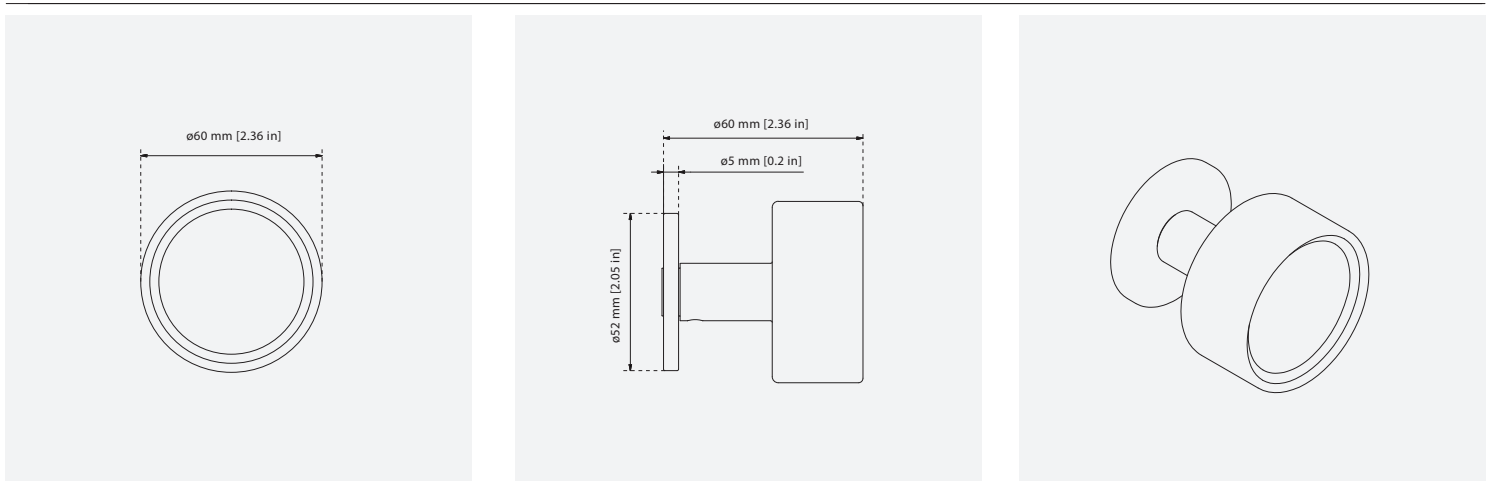

Alto Door Knob

CODE	PROJECTION	LENGTH
DK.004	60mm [2.36 in]	60 mm [2.36 in]

Designed in our Los Angeles studio, the Alto Doorknob has slightly indented rings on the front of the product providing a note of traditional design, while the defined circular shape is firmly contemporary. Made from the finest grade of solid brass, all pieces are then carefully hand finished in all the standard Björn Collection finishes.