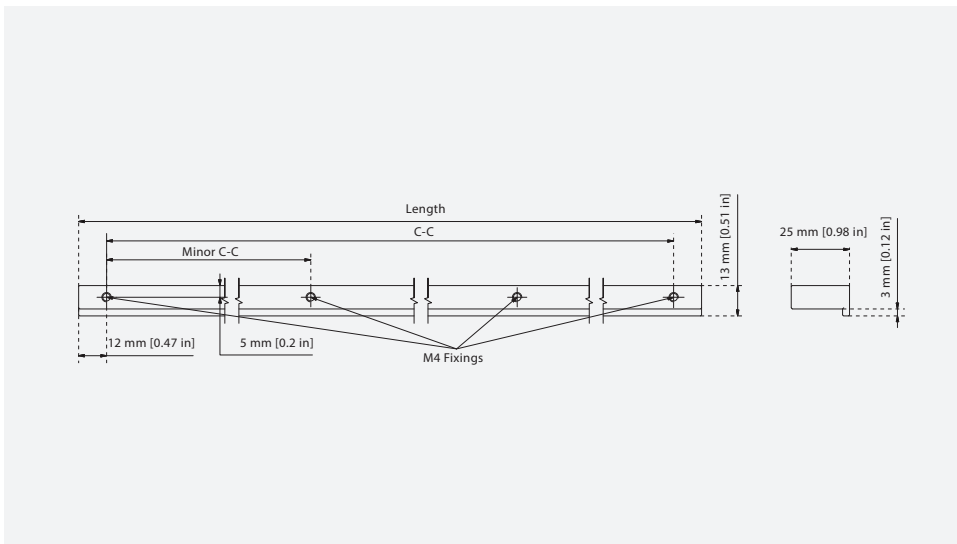

## Avila Cabinet Handle

Code	C-C	Hole Qty	Length
CH.001.01	96mm [3.78 in]	2	120mm [4.72 in]
CH.001.02	128mm [5.04 in]	2	152mm [5.98 in]
CH.001.03	224mm [8.82 in]	2	248mm [9.76 in]
CH.001.04	288mm [11.34 in]	2	312mm [12.28 in]
CH.001.05	576mm [22.68 in]	4	600mm [23.62 in]

The Avila Collection is one of our modern classics. Made from the finest grade of solid brass, all pieces are then carefully hand finished in all the standard Björn Collection finishes.

Please note this drawing is the confidential property of Björn Collection and must not be copied or disclosed to any third party without written permission.