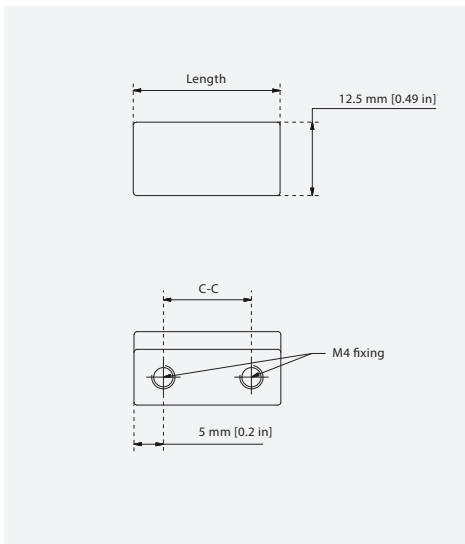

Avila Cabinet Pull

CODE	C-C	Length
CP.006.01	15mm [0.59 in]	25mm [0.98 in]
CP.006.02	40mm [1.57 in]	50mm [1.97 in]

The Avila Collection is one of our modern classics. Made from the finest grade of solid brass, all pieces are then carefully hand finished in all the standard Björn Collection finishes.