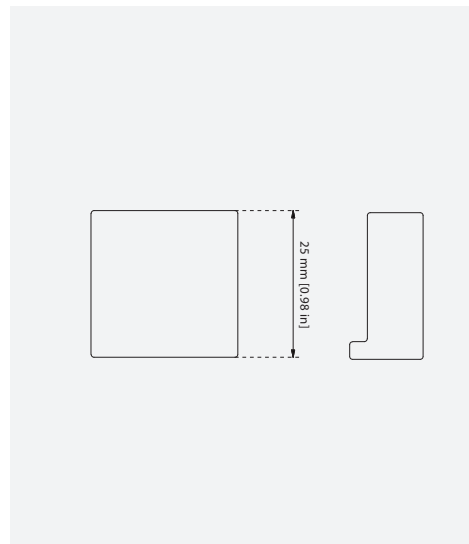

Avila Cabinet Pull

CODE	C-C	Length
CP.006.01	15mm [0.59 in]	25mm [0.98 in]
CP.006.02	40mm [1.57 in]	50mm [1.97 in]

The Avila Collection is one of our modern classics. Made from the finest grade of solid brass, all pieces are then carefully hand finished in all the standard Björn Collection finishes.