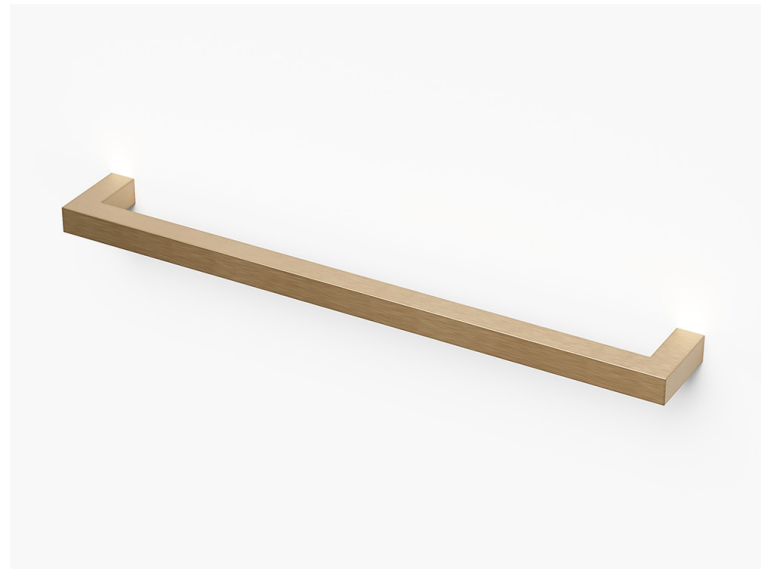

Cabo Cabinet Handle

CODE	C-C	Length
CH.006.01	96mm [3.78 in]	106mm [4.17 in]
CH.006.02	128mm [5.04 in]	138mm [5.43 in]
CH.006.03	224mm [8.82 in]	234mm [9.21 in]
CH.006.04	288mm [11.34 in]	298mm [11.73 in]
CH.006.05	576mm [22.68 in]	586mm [23.07 in]
CH.006.06	800mm [31.5 in]	810mm [31.99 in]

Designed in our Los Angeles studio, the Cabo door pull is the perfect piece for the minimalist and contemporary interior. Made from the finest grade of solid brass, all pieces are then carefully hand finished in all the standard Björn Collection finishes.