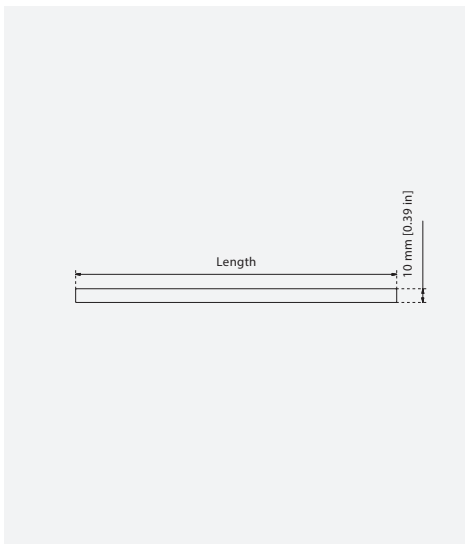

Cabo Cabinet Handle

CODE	C-C	Length
CH.006.01	96mm [3.78 in]	106mm [4.17 in]
CH.006.02	128mm [5.04 in]	138mm [5.43 in]
CH.006.03	224mm [8.82 in]	234mm [9.21 in]
CH.006.04	288mm [11.34 in]	298mm [11.73 in]
CH.006.05	576mm [22.68 in]	586mm [23.07 in]
CH.006.06	800mm [31.5 in]	810mm [31.99 in]

Designed in our Los Angeles studio, the Cabo door pull is the perfect piece for the minimalist and contemporary interior. Made from the finest grade of solid brass, all pieces are then carefully hand finished in all the standard Björn Collection finishes.