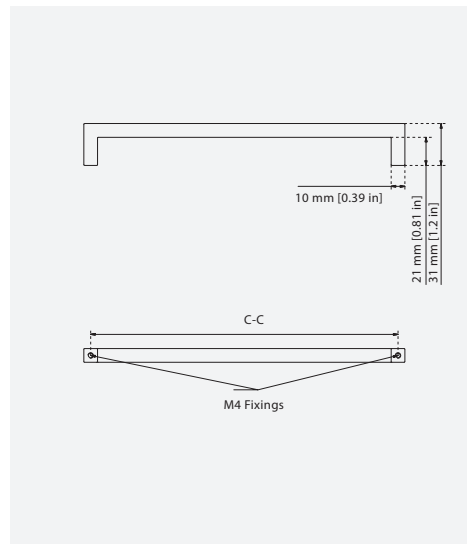

Cabo Cabinet Handle

CODE	C-C	Length
CH.006.01	96mm [3.78 in]	106mm [4.17 in]
CH.006.02	128mm [5.04 in]	138mm [5.43 in]
CH.006.03	224mm [8.82 in]	234mm [9.21 in]
CH.006.04	288mm [11.34 in]	298mm [11.73 in]
CH.006.05	576mm [22.68 in]	586mm [23.07 in]
CH.006.06	800mm [31.5 in]	810mm [31.99 in]

Designed in our Los Angeles studio, the Cabo door pull is the perfect piece for the minimalist and contemporary interior. Made from the finest grade of solid brass, all pieces are then carefully hand finished in all the standard Björn Collection finishes.

Please note this drawing is the confidential property of Björn Collection and must not be copied or disclosed to any third party without written permission.