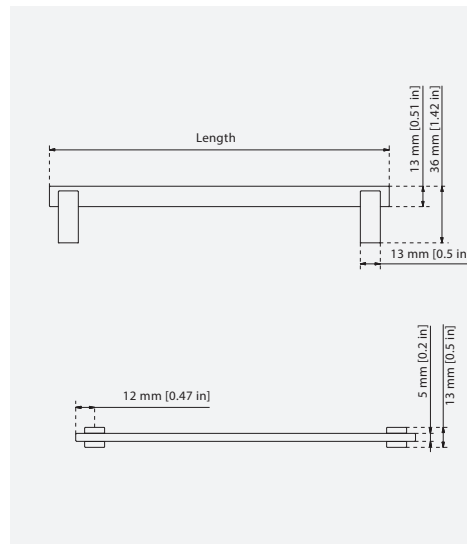

Casa Cabinet Handle

CODE	Code	C-C Length
CH.002.01	128mm [5.04 in]	152mm [5.98 in]
CH.002.02	192mm [7.56 in]	216mm [8.50 in]
CH.002.03	288mm [11.34 in]	312mm [12.28 in]

Designed in our Los Angeles studio, we were interested in experimenting with the way square and rectangular shapes coalesce and complement each other. The Casa collection demonstrated the perfect blend of form, function, and balance. Made from the finest grade of solid brass, all pieces are then carefully hand finished in all the standard Björn Collection finishes.