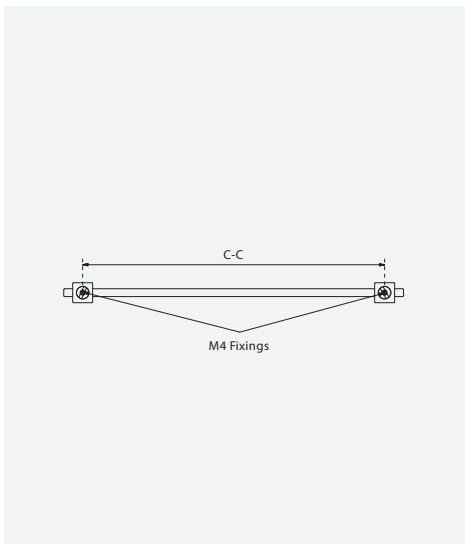

Casa Cabinet Handle

CODE	Code	C-C Length
CH.002.01	128mm [5.04 in]	152mm [5.98 in]
CH.002.02	192mm [7.56 in]	216mm [8.50 in]
CH.002.03	288mm [11.34 in]	312mm [12.28 in]

Designed in our Los Angeles studio, we were interested in experimenting with the way square and rectangular shapes coalesce and complement each other. The Casa collection demonstrated the perfect blend of form, function, and balance. Made from the finest grade of solid brass, all pieces are then carefully hand finished in all the standard Björn Collection finishes.