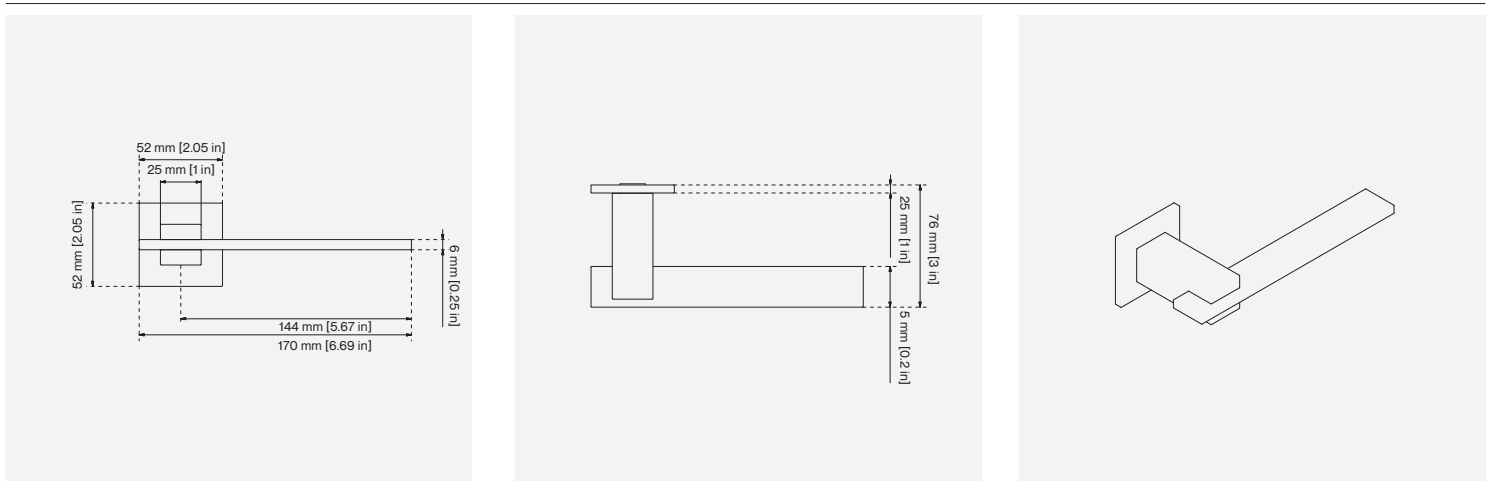

Casa Door Lever

CODE	PROJECTION	LENGTH
LH.010	76 mm [3 in]	000

Designed in our Los Angeles studio, we were interested in experimenting with the way square and rectangular shapes coalesce and compliment each other.

The Casa collection demonstrated the perfect blend of form, function, and balance. Made from the finest grade of solid brass, all pieces are then carefully hand finished in all the standard Björn Collection finishes.

Please note this drawing is the confidential property of Björn Collection and must not be copied or disclosed to any third party without written permission.