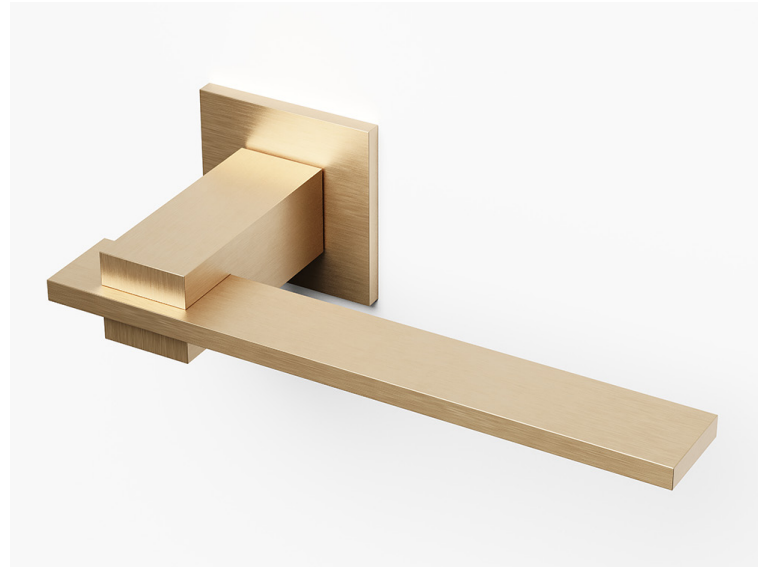

## Casa Door Lever

CODE	PROJECTION	LENGTH
LH.010	76 mm [3 in]	000

Designed in our Los Angeles studio, we were interested in experimenting with the way square and rectangular shapes coalesce and compliment each other.

The Casa collection demonstrated the perfect blend of form, function, and balance. Made from the finest grade of solid brass, all pieces are then carefully hand finished in all the standard Björn Collection finishes.