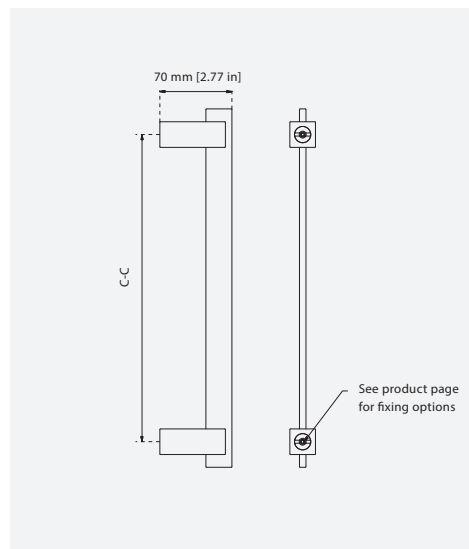

Casa Door Pull

CODE	Height	Projection
DP.005.01	300mm [11.81 in]	70 mm [2.77 in]
DP.005.02	600mm [23.62 in]	70 mm [2.77 in]

Designed in our Los Angeles studio, we were interested in experimenting with the way square and rectangular shapes coalesce and complement each other. The Casa collection demonstrated the perfect blend of form, function, and balance. Made from the finest grade of solid brass, all pieces are then carefully hand finished in all the standard Björn Collection finishes.