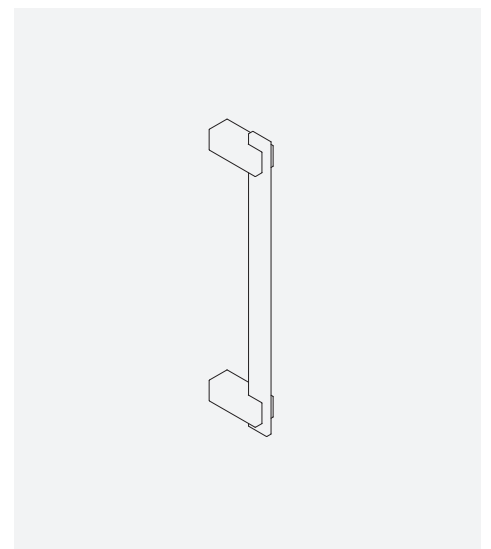

Casa Door Pull

CODE	Height	Projection
DP.005.01	300mm [11.81 in]	70 mm [2.77 in]
DP.005.02	600mm [23.62 in]	70 mm [2.77 in]

Designed in our Los Angeles studio, we were interested in experimenting with the way square and rectangular shapes coalesce and complement each other. The Casa collection demonstrated the perfect blend of form, function, and balance. Made from the finest grade of solid brass, all pieces are then carefully hand finished in all the standard Björn Collection finishes.