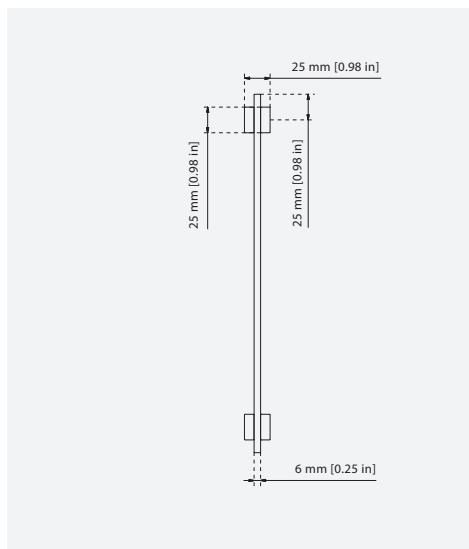

Casa Door Pull

CODE	Height	Projection
DP.005.01	300mm [11.81 in]	70 mm [2.77 in]
DP.005.02	600mm [23.62 in]	70 mm [2.77 in]

Designed in our Los Angeles studio, we were interested in experimenting with the way square and rectangular shapes coalesce and complement each other. The Casa collection demonstrated the perfect blend of form, function, and balance. Made from the finest grade of solid brass, all pieces are then carefully hand finished in all the standard Björn Collection finishes.