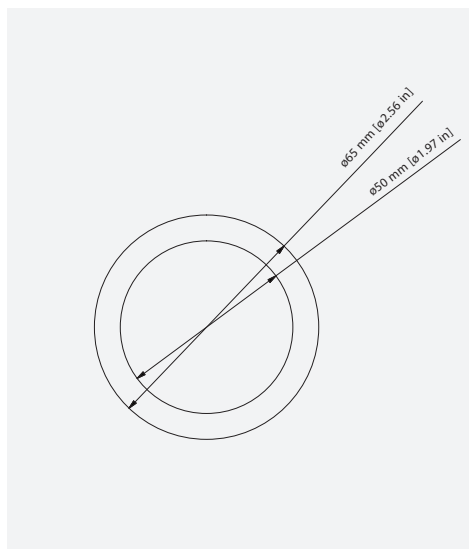

Circular Recessed Door Pull

CODE	Width	Depth
FP.005.01	75 mm [2.9 in]	10 mm [0.39 in]
FP.005.02	75 mm [2.9 in]	10 mm [0.39 in]

Circles have played an important part in architecture in so many ways and different forms. Whether it be a domed roof, a circular window, and arched doorway, the list goes on. With the Circular Recessed Door Pull, we designed this piece to subtly harness the beauty of simple concentric circles but in a classic and contemporary way. Made from the finest grade of solid brass, all pieces are then carefully hand finished in all the standard Björn Collection finishes.