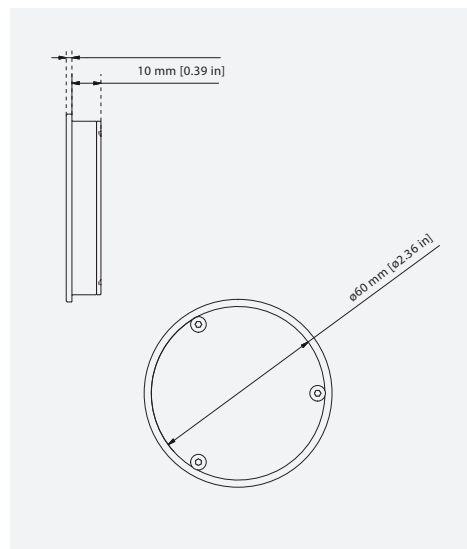

Circular Recessed Door Pull

CODE	Width	Depth
FP.005.01	75 mm [2.9 in]	10 mm [0.39 in]
FP.005.02	75 mm [2.9 in]	10 mm [0.39 in]

Circles have played an important part in architecture in so many ways and different forms. Whether it be a domed roof, a circular window, and arched doorway, the list goes on. With the Circular Recessed Door Pull, we designed this piece to subtly harness the beauty of simple concentric circles but in a classic and contemporary way. Made from the finest grade of solid brass, all pieces are then carefully hand finished in all the standard Björn Collection finishes.