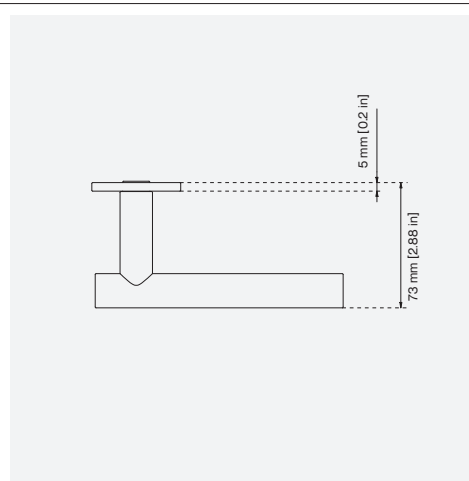

Cove Door Lever

CODE	PROJECTION	LENGTH
LH.008	73 mm [2.88 in]	147 mm [5.79 in]

The Cove door lever was designed with the idea in mind that less can be more. With the classic T-shaped design, the intention was to allow this piece to blend harmoniously into contemporary interiors.

Whilst being perfectly inconspicuous, this allows other elements to take center stage. Made from the finest grade of solid brass, all pieces are then carefully hand finished in all the standard Björn Collection finishes.

Please note this drawing is the confidential property of Björn Collection and must not be copied or disclosed to any third party without written permission.