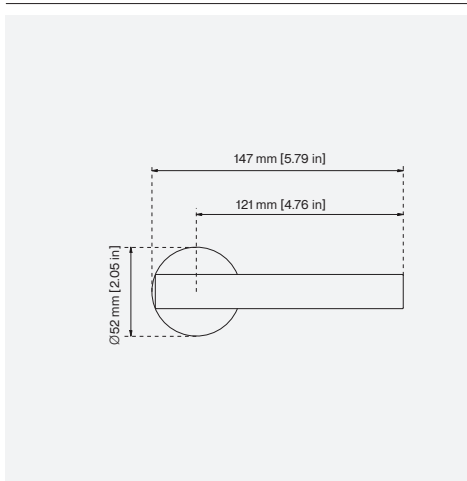

Cove Door Lever

CODE	PROJECTION	LENGTH
LH.008	73 mm [2.88 in]	147 mm [5.79 in]

The Cove door lever was designed with the idea in mind that less can be more. With the classic T-shaped design, the intention was to allow this piece to blend harmoniously into contemporary interiors.

Whilst being perfectly inconspicuous, this allows other elements to take center stage. Made from the finest grade of solid brass, all pieces are then carefully hand finished in all the standard Björn Collection finishes.

Please note this drawing is the confidential property of Björn Collection and must not be copied or disclosed to any third party without written permission.