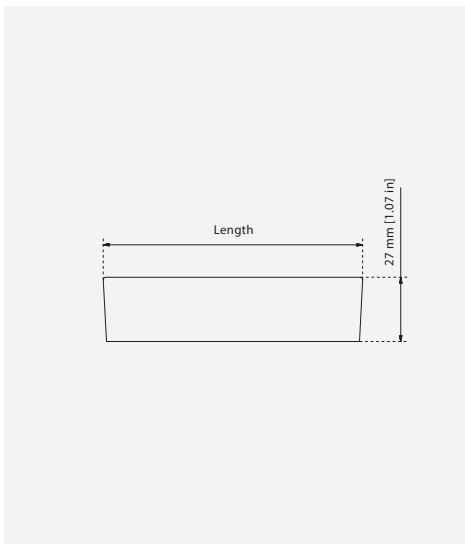

## Cruz Cabinet Handle

CODE	Length	Projection
CH.005.01	110mm [4.33 in]	27mm [1 in]
CH.005.02	220mm [8.66 in]	27mm [1 in]

The Cruz collection is a mid-century inspired piece that has an updated classical and contemporary edge. The tapered features to this cabinet handle adds to the minimal appearance making it the perfect fit for modern interiors. Made from the finest grade of solid brass, all pieces are then carefully hand finished in all the standard Björn Collection finishes.