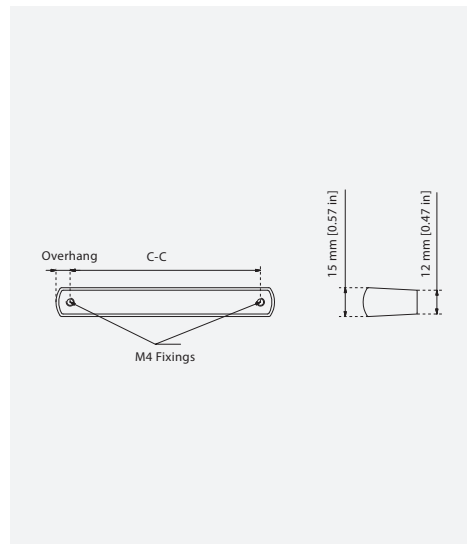

## Cruz Cabinet Handle

CODE	Length	Projection
CH.005.01	110mm [4.33 in]	27mm [1 in]
CH.005.02	220mm [8.66 in]	27mm [1 in]

The Cruz collection is a mid-century inspired piece that has an updated classical and contemporary edge. The tapered features to this cabinet handle adds to the minimal appearance making it the perfect fit for modern interiors. Made from the finest grade of solid brass, all pieces are then carefully hand finished in all the standard Björn Collection finishes.