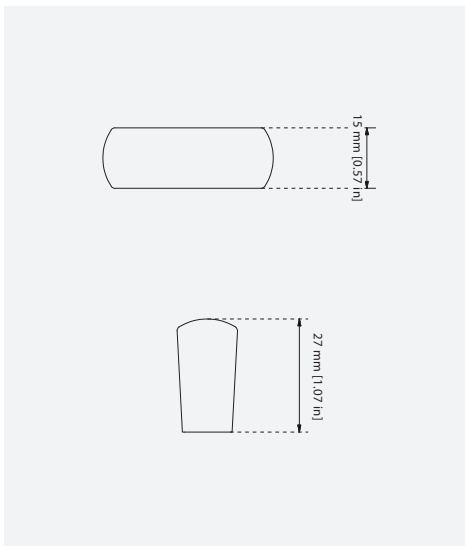

Cruz Cabinet Pull

| CODE | Projection | Width |
|-----------|-----------------|----------------|
| CP.005.01 | 27 mm [1.07 in] | 26 mm [1 in] |
| CP.005.02 | 27 mm [1.07 in] | 41 mm [1.6 in] |

The Cruz collection is a mid-century inspired piece that has an updated classical and contemporary edge. The tapered features to this cabinet pull adds to the minimal appearance making it the perfect fit for modern interiors. Made from the finest grade of solid brass, all pieces are then carefully hand finished in all the standard Björn Collection finishes.