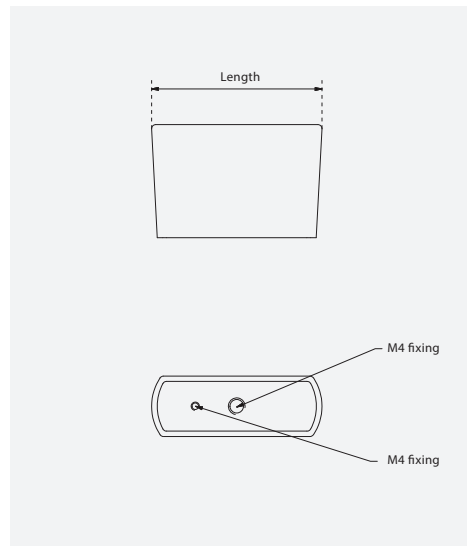

Cruz Cabinet Pull

| CODE | Projection | Width |
|-----------|-----------------|----------------|
| CP.005.01 | 27 mm [1.07 in] | 26 mm [1 in] |
| CP.005.02 | 27 mm [1.07 in] | 41 mm [1.6 in] |

The Cruz collection is a mid-century inspired piece that has an updated classical and contemporary edge. The tapered features to this cabinet pull adds to the minimal appearance making it the perfect fit for modern interiors. Made from the finest grade of solid brass, all pieces are then carefully hand finished in all the standard Björn Collection finishes.