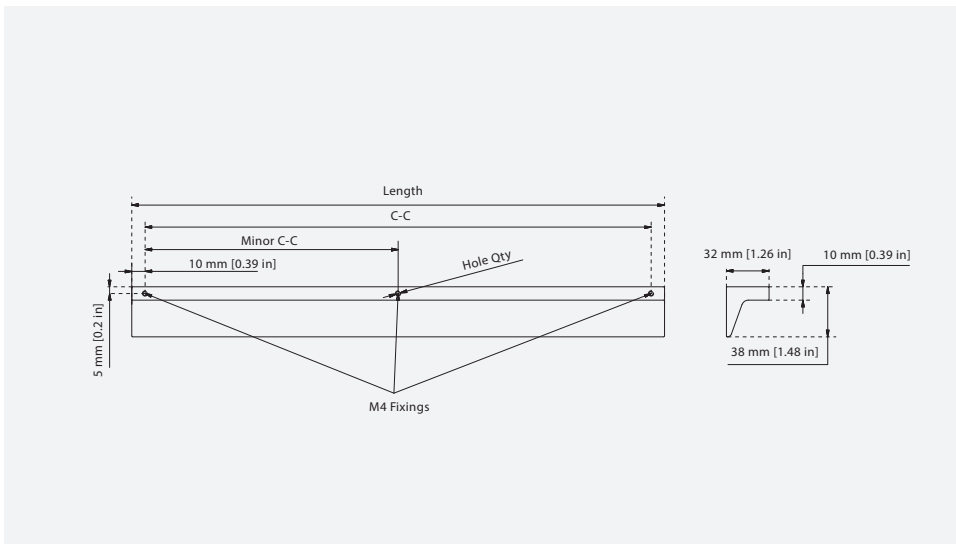

## Laguna Cabinet Handle

CODE	C-C	Minor C-C	Hole Qty	Length
CH.003.01	130mm [5.12 in]	130mm [5.12 in]	2	150mm [5.91 in]
CH.003.02	280mm [11.02 in]	140mm [5.51 in]	3	300mm [11.81 in]
CH.003.03	380mm [14.96 in]	190mm [7.48 in]	3	400mm [15.75 in]
CH.003.04	480mm [18.90 in]	160mm [6.30 in]	4	500mm [19.69 in]
CH.003.05	580mm [22.83 in]	193.3mm [7.61 in]	4	600mm [23.62 in]
CH.003.06	980mm [38.58 in]	196mm [7.72 in]	6	1000mm [39.37 in]

The Laguna cabinet pull is the perfect fit for any modern or mid-century space. Made from the finest grade of solid brass, all pieces are then carefully hand finished in all the standard Björn Collection finishes.