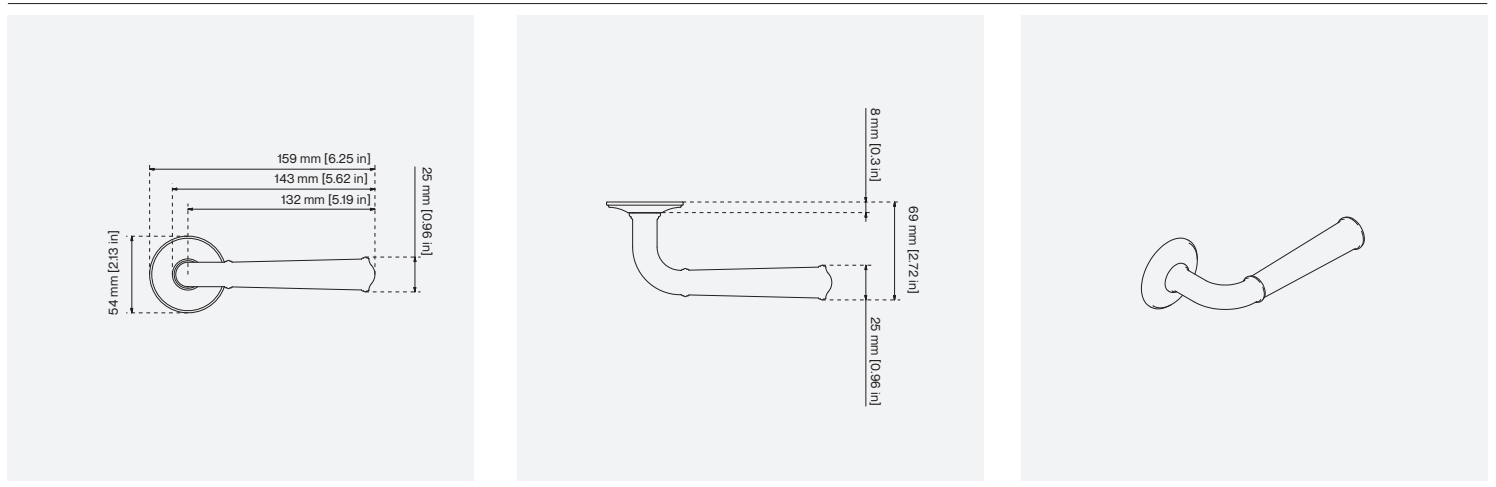

## Ojai Door Lever

CODE	PROJECTION	LENGTH
LH.007	69 mm [2.72 in]	159 mm [6.25 in]

The Ojai door lever blends the functionalism of the early 20th century but with a classical elegance.

The handle tapers outwards, ending in a slight dome with a clean edge. We designed this piece for the slightly more transitional interior spaces but can be used in many different spaces as seen fit. Made from the finest grade of solid brass, all pieces are then carefully hand finished in all the standard Björn Collection finishes.