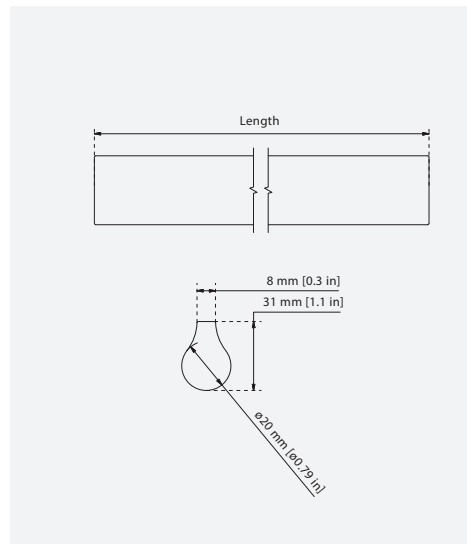

Loma Cabinet Pull

CODE	C-C	Length
CH.007.01	92mm [3.78 in]	110mm [4.33 in]
CH.007.02	192mm [7.56 in]	220mm [8.66 in]]

Despite the apparent simplicity, the Loma collection is complex in form. The flat surface transitions into the cylindrical section of the shank of the handle. The result is a minimalist product with a very elegant profile. Made from the finest grade of solid brass, all pieces are then carefully hand finished in all the standard Bjorn Collection finishes.