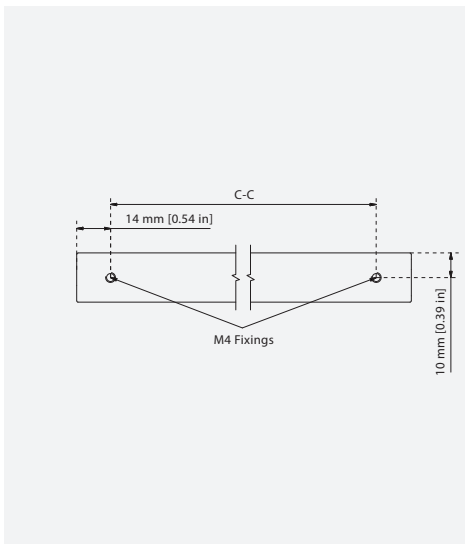

Loma Cabinet Pull

CODE	C-C	Length
CH.007.01	92mm [3.78 in]	110mm [4.33 in]
CH.007.02	192mm [7.56 in]	220mm [8.66 in]]

Despite the apparent simplicity, the Loma collection is complex in form. The flat surface transitions into the cylindrical section of the shank of the handle. The result is a minimalist product with a very elegant profile. Made from the finest grade of solid brass, all pieces are then carefully hand finished in all the standard Bjorn Collection finishes.