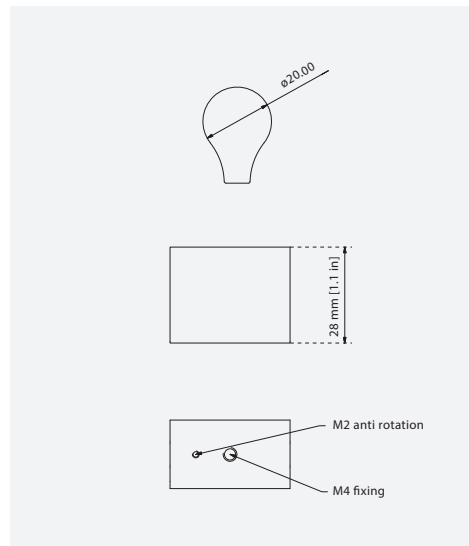

Loma Cabinet Pull

CODE	Width	Projection
CP.002.01	20mm [0.79 in]	28mm [1.1 in]
CP.002.02	35mm [1.41 in]	28mm [1.1 in]

Despite the apparent simplicity, the Loma collection is complex in form. The flat surface transitions into the cylindrical section of the shank of the handle. The result is a minimalist product with a very elegant profile. Made from the finest grade of solid brass, all pieces are then carefully hand finished in all the standard Björn Collection finishes.