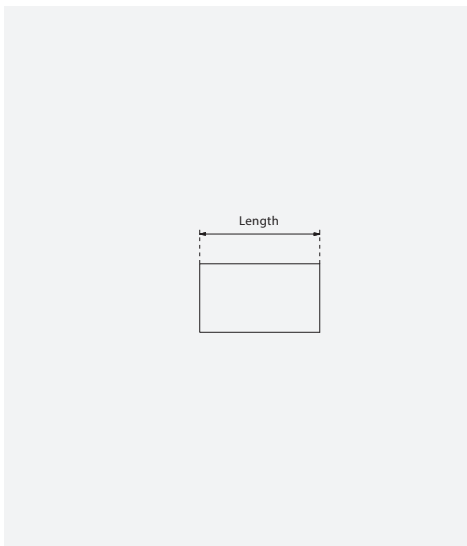

Loma Cabinet Pull

CODE	Width	Projection
CP.002.01	20mm [0.79 in]	28mm [1.1 in]
CP.002.02	35mm [1.41 in]	28mm [1.1 in]

Despite the apparent simplicity, the Loma collection is complex in form. The flat surface transitions into the cylindrical section of the shank of the handle. The result is a minimalist product with a very elegant profile. Made from the finest grade of solid brass, all pieces are then carefully hand finished in all the standard Björn Collection finishes.