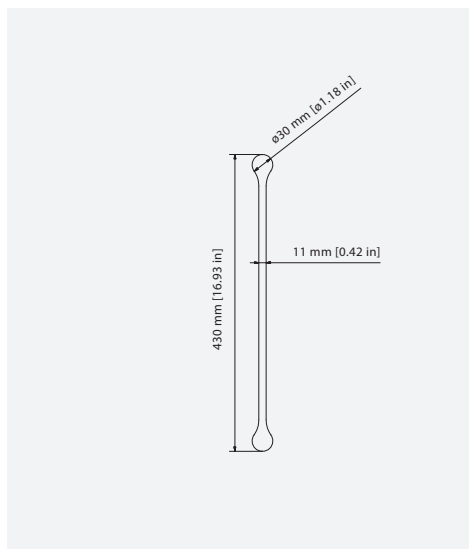

## Loma Door Pull

CODE	Projection	Height
DP.003	65 mm [2.56 in]	430 mm [16.93 in]

Despite the apparent simplicity, the Loma collection is complex in form. The flat surface of the handle transitions into the cylindrical section of the shank of the handle. The result is a minimalist door pull with a very elegant profile. Made from the finest grade of solid brass, all pieces are then carefully hand finished in all the standard Bjorn Collection finishes.