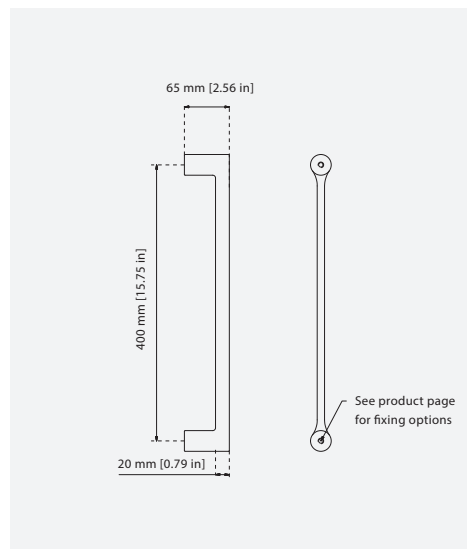

## Loma Door Pull

CODE	Projection	Height
DP.003	65 mm [2.56 in]	430 mm [16.93 in]

Despite the apparent simplicity, the Loma collection is complex in form. The flat surface of the handle transitions into the cylindrical section of the shank of the handle. The result is a minimalist door pull with a very elegant profile. Made from the finest grade of solid brass, all pieces are then carefully hand finished in all the standard Bjorn Collection finishes.