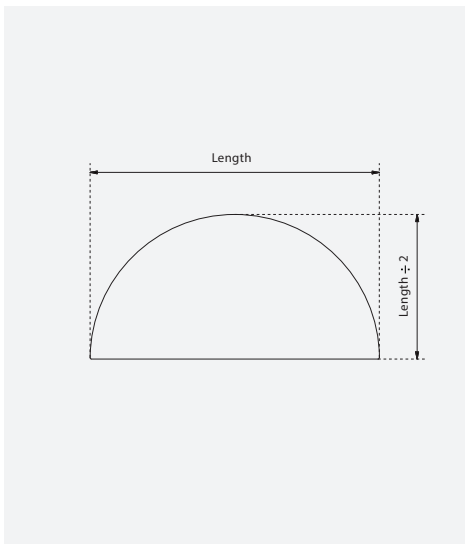

Lucas Cabinet Handle

CODE	C-C	Length	Overhang
CH.010.01	50mm [1.97 in]	80mm [3.14in]	15mm [0.59 in]
CH.010.02	60mm [2.36 in]	100mm [3.94 in]	20mm [0.79 in]
CH.010.03	80mm [3.15 in]	120mm [5.91 in]	20mm [0.79 in]
CH.010.04	110mm [4.33 in]	150mm [5.91 in]	20mm [0.79 in]

When we designed the Lucas collection, we took inspiration from the arched rock formation that is off the coast of Cabo San Lucas at the tip of the Baja Peninsula. Made from the finest grade of solid brass, all pieces are then carefully hand finished in all the standard Björn Collection finishes.

Please note this drawing is the confidential property of Björn Collection and must not be copied or disclosed to any third party without written permission.