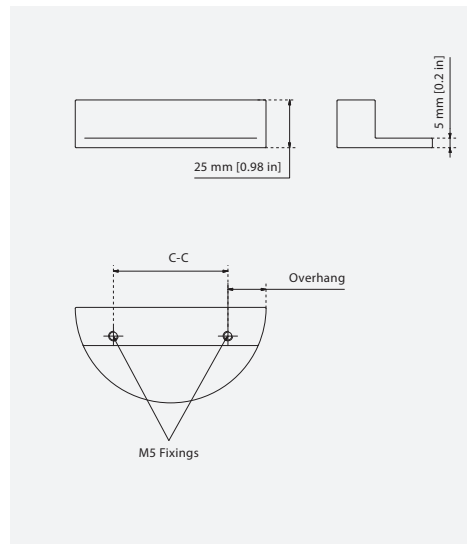

Lucas Cabinet Handle

CODE	C-C	Length	Overhang
CH.010.01	50mm [1.97 in]	80mm [3.14in]	15mm [0.59 in]
CH.010.02	60mm [2.36 in]	100mm [3.94 in]	20mm [0.79 in]
CH.010.03	80mm [3.15 in]	120mm [5.91 in]	20mm [0.79 in]
CH.010.04	110mm [4.33 in]	150mm [5.91 in]	20mm [0.79 in]

When we designed the Lucas collection, we took inspiration from the arched rock formation that is off the coast of Cabo San Lucas at the tip of the Baja Peninsula. Made from the finest grade of solid brass, all pieces are then carefully hand finished in all the standard Björn Collection finishes.

Please note this drawing is the confidential property of Björn Collection and must not be copied or disclosed to any third party without written permission.