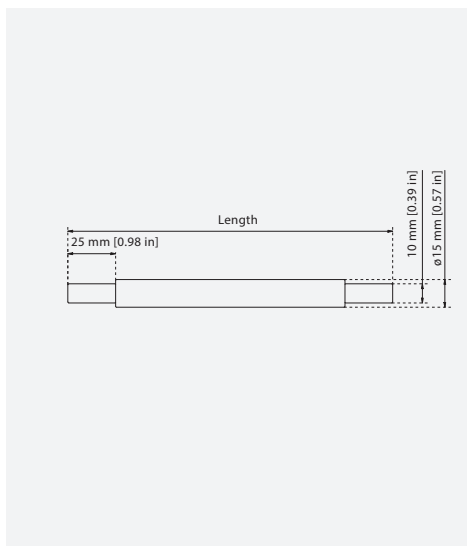

Marin Cabinet Handle

CODE	C-C	Length	No.Legs
CH.009.01	160mm [6.29 in]	170mm [6.69 in]	2
CH.009.02	224mm [8.82 in]	234mm [9.21 in]	2

While the Marin Collection is simple, the subtleties of the design should not be overlooked. Transitioning from the shanks square section to cylindrical, provides true homage to the idea form and function. Made from the finest grade of solid brass, all pieces are then carefully hand finished in all the standard Björn Collection finishes.