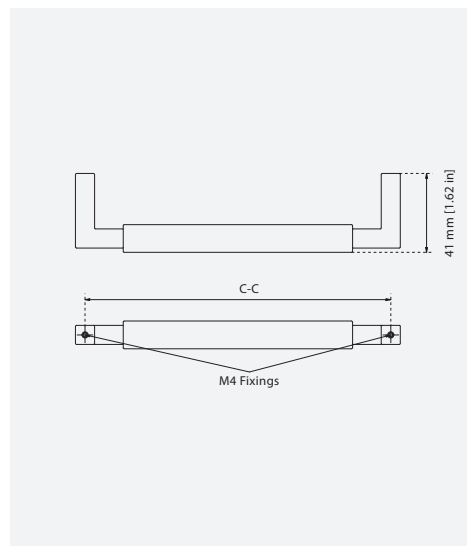

Marin Cabinet Handle

CODE	C-C	Length	No.Legs
CH.009.01	160mm [6.29 in]	170mm [6.69 in]	2
CH.009.02	224mm [8.82 in]	234mm [9.21 in]	2

While the Marin Collection is simple, the subtleties of the design should not be overlooked. Transitioning from the shanks square section to cylindrical, provides true homage to the idea form and function. Made from the finest grade of solid brass, all pieces are then carefully hand finished in all the standard Björn Collection finishes.