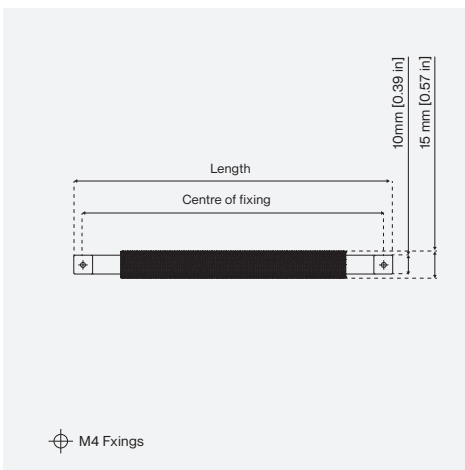

Marin Cabinet Handle with Knurling

CODE	C-C	LENGTH
CH.008.01	160mm [6.30 in]	170mm [6.69 in]
CH.008.02	224mm [8.82 in]	234mm [9.21 in]

While the Marin Collection is simple, the subtleties of the design should not be overlooked. Transitioning from the shanks square section to cylindrical, provides true homage to the idea form and function. Made from the finest grade of solid brass, all pieces are then carefully hand finished in all the standard Björn Collection finishes.