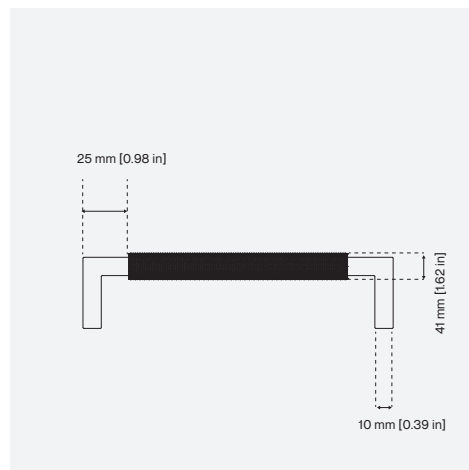

Marin Cabinet Handle with Knurling

CODE	C-C	LENGTH
CH.008.01	160mm [6.30 in]	170mm [6.69 in]
CH.008.02	224mm [8.82 in]	234mm [9.21 in]

While the Marin Collection is simple, the subtleties of the design should not be overlooked. Transitioning from the shanks square section to cylindrical, provides true homage to the idea form and function. Made from the finest grade of solid brass, all pieces are then carefully hand finished in all the standard Björn Collection finishes.