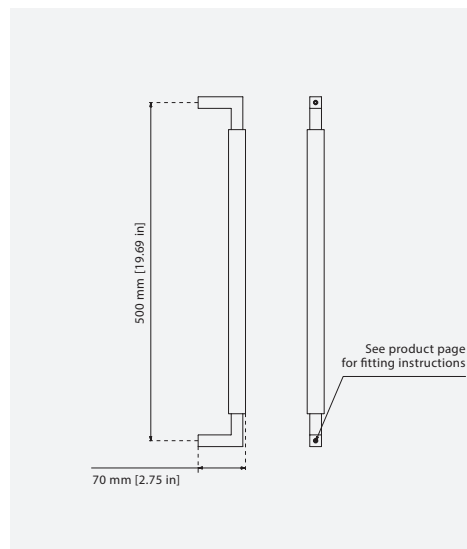

Marin Door Pull

CODE	Projection	Height
DP.001	70mm [2.75 in]	517 mm [20.36 in]

While the Marin Collection is simple, the subtleties of the design should not be overlooked. Transitioning from the shanks square section to cylindrical, provides true homage to the idea form and function. Made from the finest grade of solid brass, all pieces are then carefully hand finished in all the standard Björn Collection finishes.