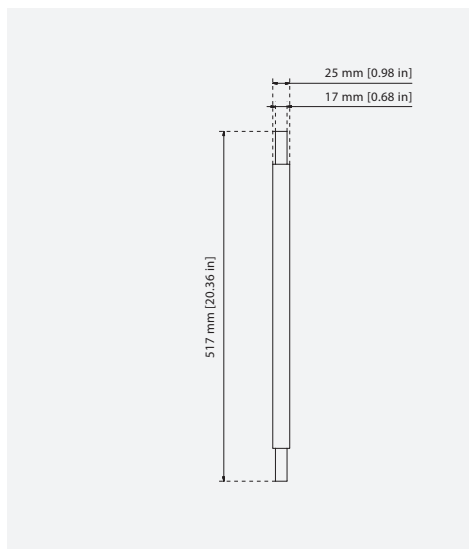

Marin Door Pull

CODE	Projection	Height
DP.001	70mm [2.75 in]	517 mm [20.36 in]

While the Marin Collection is simple, the subtleties of the design should not be overlooked. Transitioning from the shanks square section to cylindrical, provides true homage to the idea form and function. Made from the finest grade of solid brass, all pieces are then carefully hand finished in all the standard Björn Collection finishes.