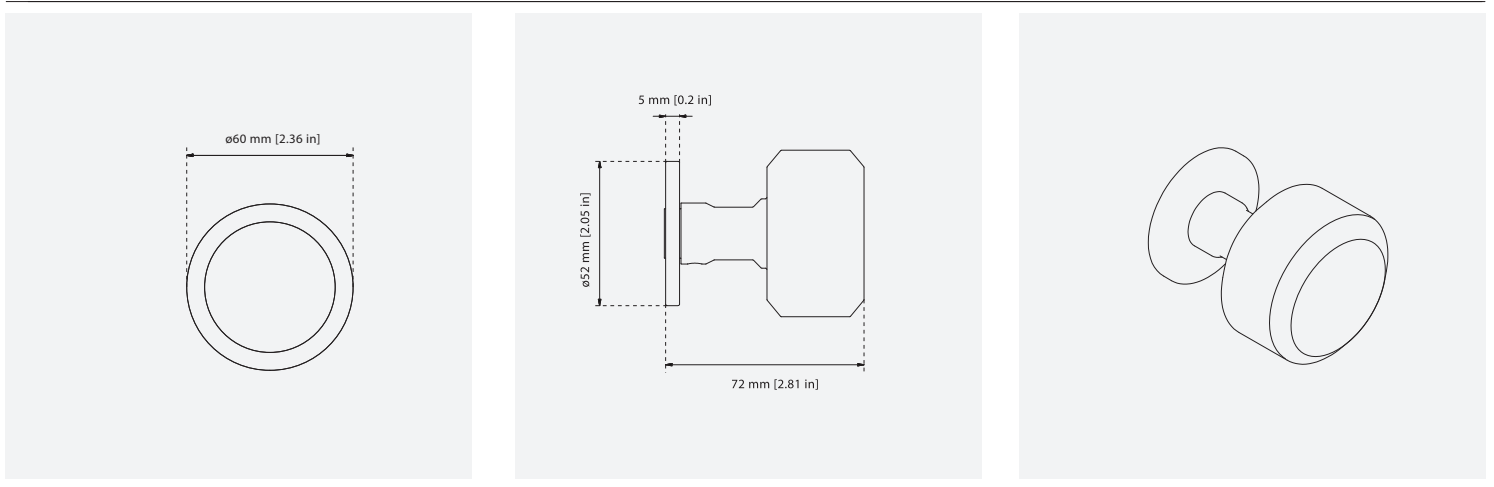

Mesa Doorknob

| CODE | PROJECTION | LENGTH |
|--------|-----------------|----------------|
| DK.002 | 72 mm [2.81 in] | 60mm [2.36 in] |

The Mesa Doorknob is simple in shape, unobstructed, and combines form and function harmoniously in its design. Made from the finest grade of solid brass, all pieces are then carefully hand finished in all the standard Bjorn Collection finishes.