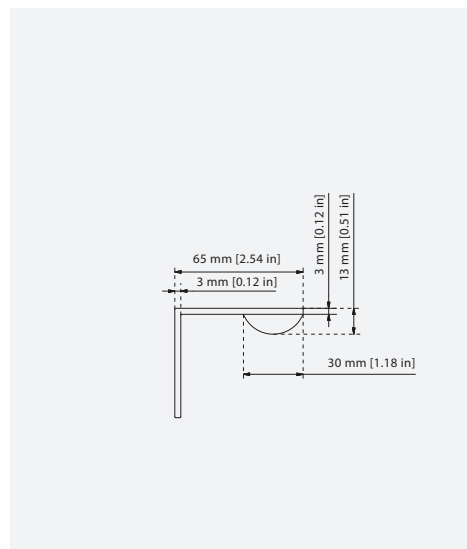

Morro Door Pull

CODE	C-C	Projection	Hole Qty	Length
DP.008.01	180mm [7.09 in]	65mm [2.5 in]	2	200mm [7.87 in]
DP.008.02	380mm [14.96 in]	65mm [2.5 in]	3	400mm [15.75 in]
DP.008.03	580mm [22.83 in]	65mm [2.5 in]	4	600mm [23.62 in]

The half-moon-shaped grip at the back of this handle provides a surprisingly comfortable way to open a door, whilst the clean lines of the visible surface have an unobtrusive and minimalistic appeal. Made from the finest grade of solid brass, all pieces are then carefully hand finished in all the standard Björn Collection finishes.