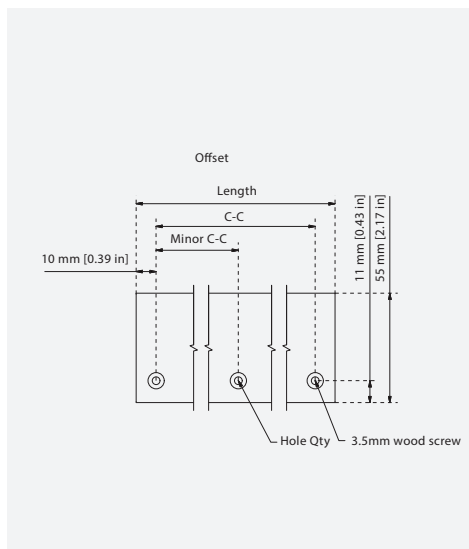

Morro Door Pull

CODE	C-C	Projection	Hole Qty	Length
DP.008.01	180mm [7.09 in]	65mm [2.5 in]	2	200mm [7.87 in]
DP.008.02	380mm [14.96 in]	65mm [2.5 in]	3	400mm [15.75 in]
DP.008.03	580mm [22.83 in]	65mm [2.5 in]	4	600mm [23.62 in]

The half-moon-shaped grip at the back of this handle provides a surprisingly comfortable way to open a door, whilst the clean lines of the visible surface have an unobtrusive and minimalistic appeal. Made from the finest grade of solid brass, all pieces are then carefully hand finished in all the standard Björn Collection finishes.