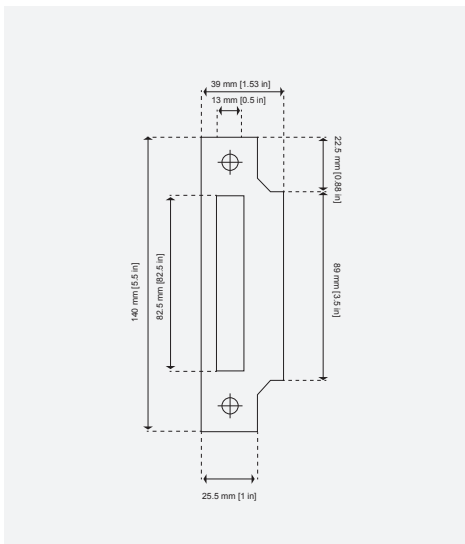

## Mortise Euro Latch (Keyed Privacy)

Euro profile cylinder mortise lock for use on external or internal hinged doors providing a high level of security. CE Marked door lock Fire rated to BS EN 1634-1:2000 & Performance rated to BS EN 12209. Latchbolt operated by lever handle from either side. Deadbolt operated by key from either side using a double cylinder or by key outside and thumb turn inside using a single cylinder with turn. Supplied with striker plate and fixing screws. Available in all Björn Collection signature finishes.