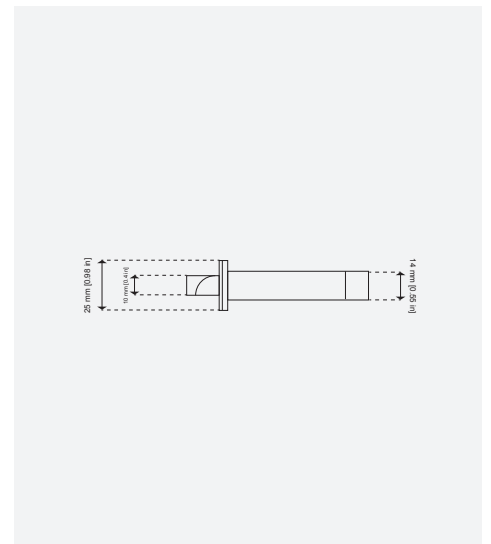

## Mortise Euro Latch (Keyed Privacy)

Euro profile cylinder mortise lock for use on external or internal hinged doors providing a high level of security. CE Marked door lock Fire rated to BS EN 1634-1:2000 & Performance rated to BS EN 12209. Latchbolt operated by lever handle from either side. Deadbolt operated by key from either side using a double cylinder or by key outside and thumb turn inside using a single cylinder with turn. Supplied with striker plate and fixing screws. Available in all Björn Collection signature finishes.