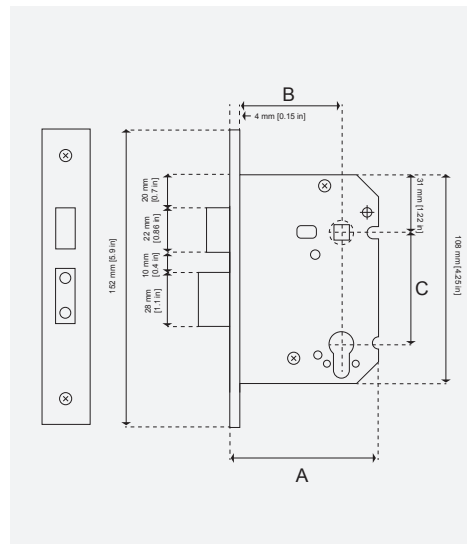

## Mortise Euro Latch (Keyed Privacy)

Euro profile cylinder mortise lock for use on external or internal hinged doors providing a high level of security. CE Marked door lock Fire rated to BS EN 1634-1:2000 & Performance rated to BS EN 12209. Latchbolt operated by lever handle from either side. Deadbolt operated by key from either side using a double cylinder or by key outside and thumb turn inside using a single cylinder with turn. Supplied with striker plate and fixing screws. Available in all Björn Collection signature finishes.