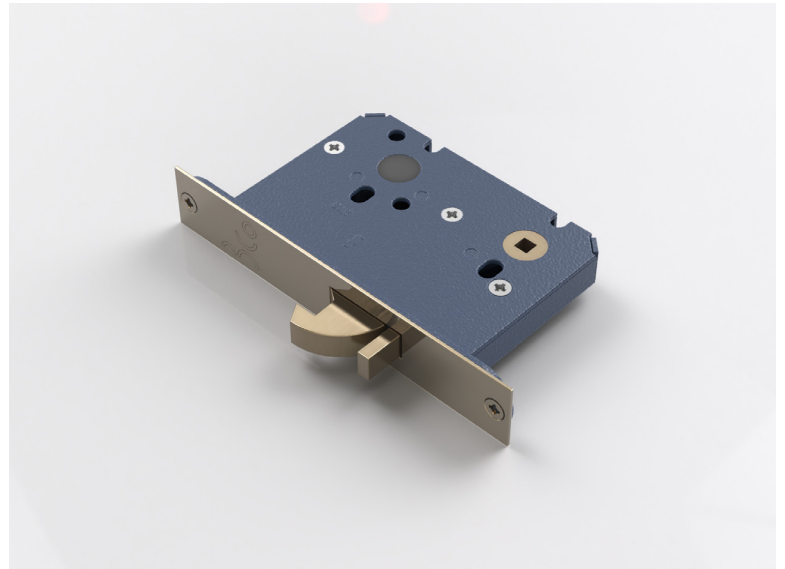

## Mortise Hook Lock

Mortise hook lock for use on wooden sliding doors. CE Marked door lock Fire rated to BS EN 1634-1:2000 & Performance rated to BS EN 12209. Bolt operated by turn from either side. Supplied with striker plate and fixing screws. Available in all Björn Collection signature finishes.