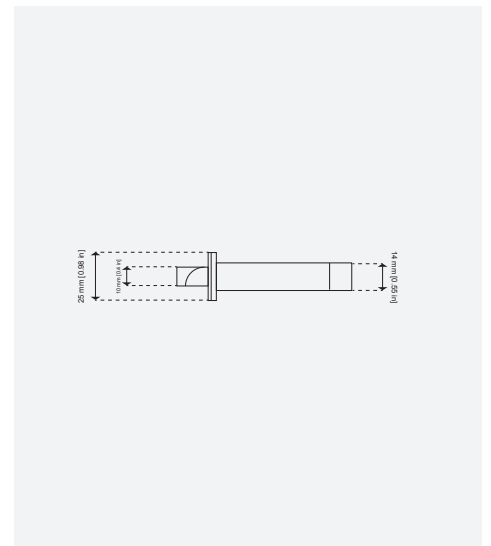

## Mortise Hook Lock

Mortise hook lock for use on wooden sliding doors. CE Marked door lock Fire rated to BS EN 1634-1:2000 & Performance rated to BS EN 12209. Bolt operated by turn from either side. Supplied with striker plate and fixing screws. Available in all Björn Collection signature finishes.