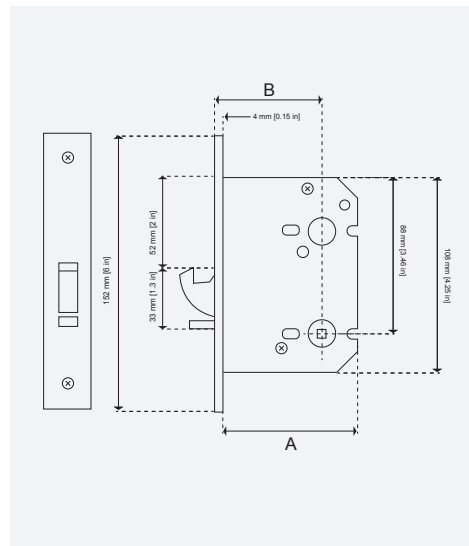

## Mortise Hook Lock

Mortise hook lock for use on wooden sliding doors. CE Marked door lock Fire rated to BS EN 1634-1:2000 & Performance rated to BS EN 12209. Bolt operated by turn from either side. Supplied with striker plate and fixing screws. Available in all Björn Collection signature finishes.