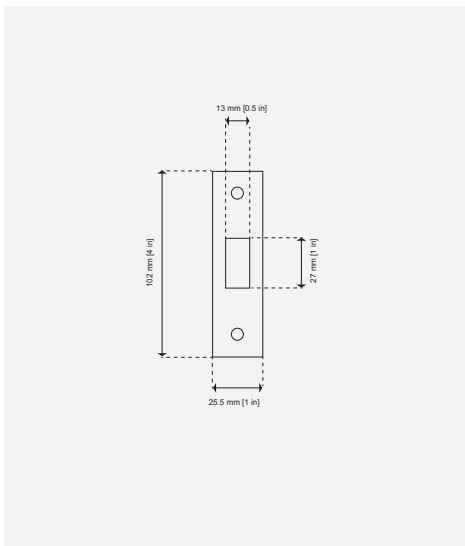

## Mortise Hook Lock

Mortise hook lock for use on wooden sliding doors. CE Marked door lock Fire rated to BS EN 1634-1:2000 & Performance rated to BS EN 12209. Bolt operated by turn from either side. Supplied with striker plate and fixing screws. Available in all Björn Collection signature finishes.