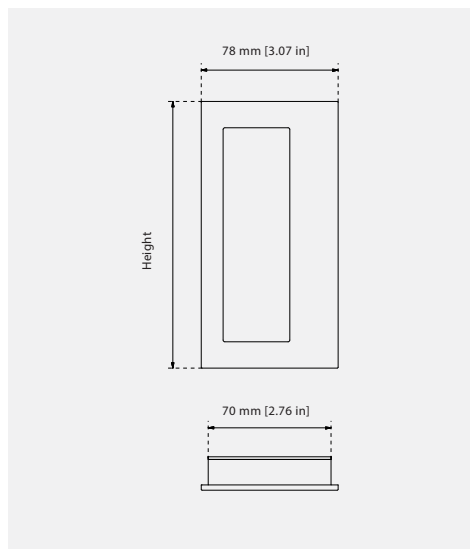

## Off-Set Recessed Door Pull

CODE	Height	Backbox Height
FP.002.01	152 mm [5.98 in]	140 mm [5.51 in]
FP.002.02	300 mm [11.81 in]	288 mm [11.33 in]

The FP.002 is a bold and beautiful piece ideal for both sliding and hinged doors. With its versatile form, this recessed pull is ideal for contemporary interiors. Made from the finest grade of brass, all pieces are then carefully hand finished in all the standard Björn Collection finishes.