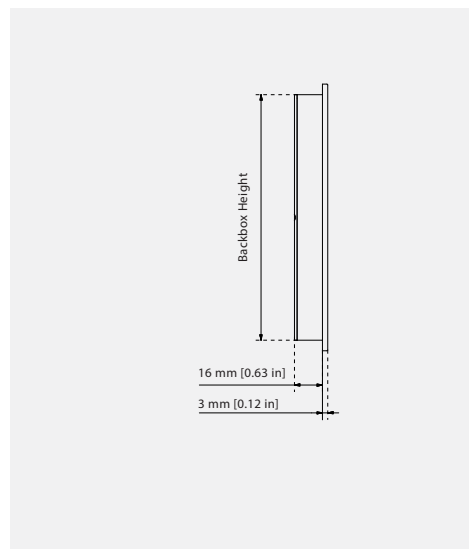

## Off-Set Recessed Door Pull

CODE	Height	Backbox Height
FP.002.01	152 mm [5.98 in]	140 mm [5.51 in]
FP.002.02	300 mm [11.81 in]	288 mm [11.33 in]

The FP.002 is a bold and beautiful piece ideal for both sliding and hinged doors. With its versatile form, this recessed pull is ideal for contemporary interiors. Made from the finest grade of brass, all pieces are then carefully hand finished in all the standard Björn Collection finishes.