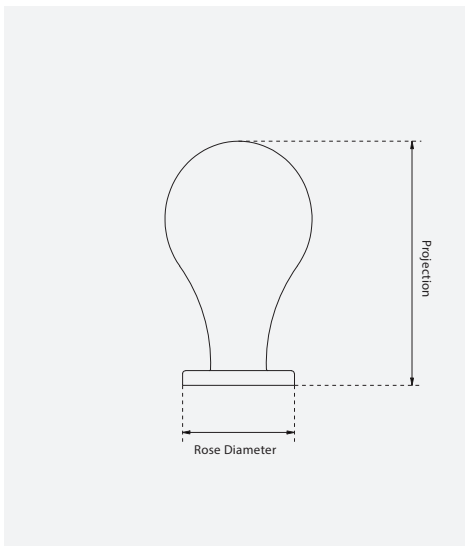

The Dune Cabinet Pull

CODE	Diameter	Projection	Rose Diameter
CP.004.01	25mm [0.97 in]	42mm [1.65 in]	19mm [0.74 in]
CP.004.02	32mm [1.26 in]	53mm [2.09 in]	24.5mm [0.96 in]

The Dune collection was designed on the principles of form and function. Stripped of unnecessary ornament, we designed a solid brass sphere on a simple rose. It has classic roots of the oldest door designs dating back to the 18th century whilst providing a timeless and modern look. Made from the finest grade of solid brass, all pieces are then carefully hand finished in all the standard Björn Collection finishes.