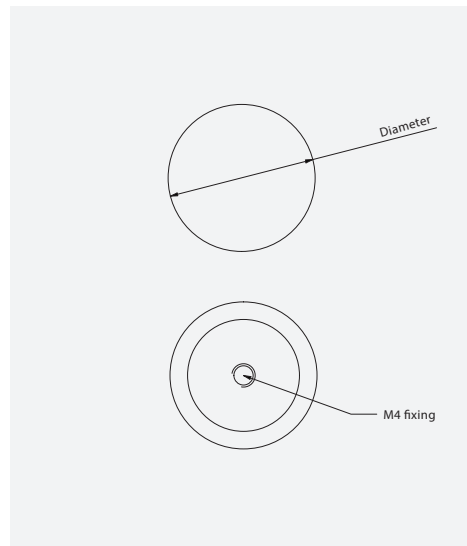

The Dune Cabinet Pull

CODE	Diameter	Projection	Rose Diameter
CP.004.01	25mm [0.97 in]	42mm [1.65 in]	19mm [0.74 in]
CP.004.02	32mm [1.26 in]	53mm [2.09 in]	24.5mm [0.96 in]

The Dune collection was designed on the principles of form and function. Stripped of unnecessary ornament, we designed a solid brass sphere on a simple rose. It has classic roots of the oldest door designs dating back to the 18th century whilst providing a timeless and modern look. Made from the finest grade of solid brass, all pieces are then carefully hand finished in all the standard Björn Collection finishes.