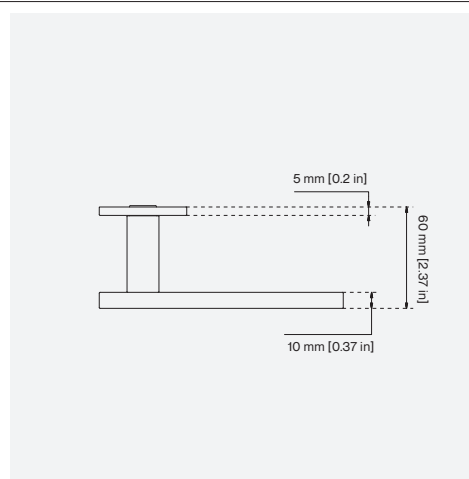

Zuma Door Lever

CODE	PROJECTION	LENGTH
LH.009	60 mm [2.37 in]	145 mm [5.71 in]

The Zuma door lever is the epitome of minimalist architecture. With its clean lines and honest form, this blends perfectly into surroundings unobtrusively whilst still playing its role as a humble yet noble door lever.

Made from the finest grade of solid brass, all pieces are then carefully hand finished in all the standard Björn Collection finishes.

Please note this drawing is the confidential property of Björn Collection and must not be copied or disclosed to any third party without written permission.