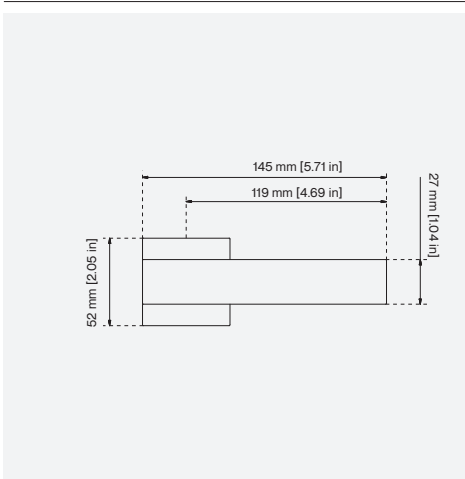

Zuma Door Lever

CODE	PROJECTION	LENGTH
LH.009	60 mm [2.37 in]	145 mm [5.71 in]

The Zuma door lever is the epitome of minimalist architecture. With its clean lines and honest form, this blends perfectly into surroundings unobtrusively whilst still playing its role as a humble yet noble door lever.

Made from the finest grade of solid brass, all pieces are then carefully hand finished in all the standard Björn Collection finishes.

Please note this drawing is the confidential property of Björn Collection and must not be copied or disclosed to any third party without written permission.