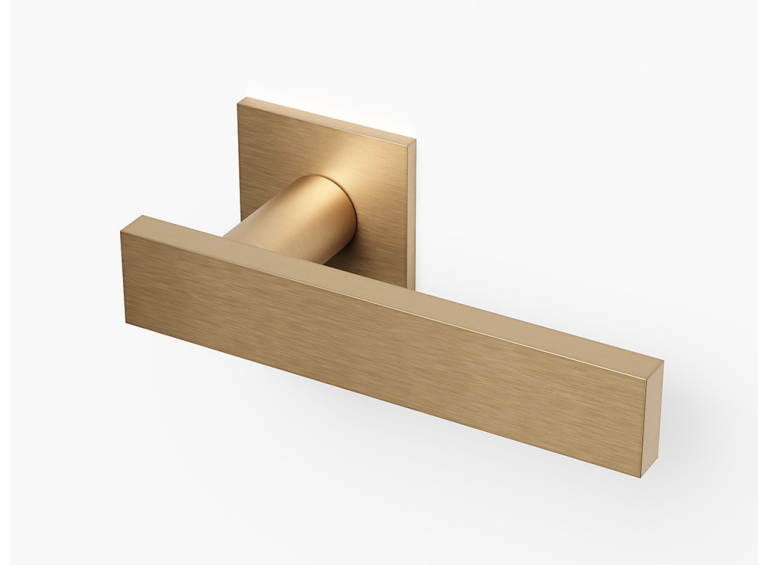

Zuma Door Lever

CODE	PROJECTION	LENGTH
LH.009	60 mm [2.37 in]	145 mm [5.71 in]

The Zuma door lever is the epitome of minimalist architecture. With its clean lines and honest form, this blends perfectly into surroundings unobtrusively whilst still playing its role as a humble yet noble door lever.

Made from the finest grade of solid brass, all pieces are then carefully hand finished in all the standard Björn Collection finishes.

Please note this drawing is the confidential property of Björn Collection and must not be copied or disclosed to any third party without written permission.