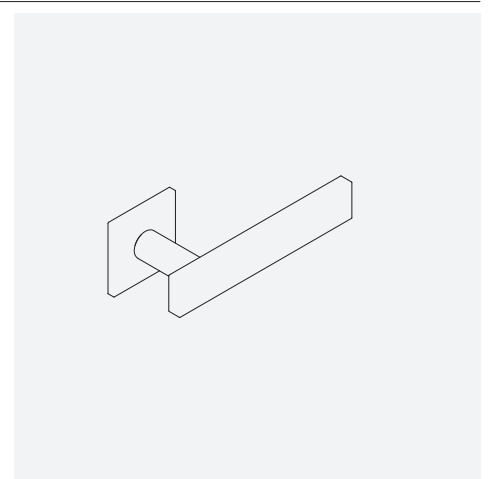

Zuma Door Lever

CODE	PROJECTION	LENGTH
LH.009	60 mm [2.37 in]	145 mm [5.71 in]

The Zuma door lever is the epitome of minimalist architecture. With its clean lines and honest form, this blends perfectly into surroundings unobtrusively whilst still playing its role as a humble yet noble door lever.

Made from the finest grade of solid brass, all pieces are then carefully hand finished in all the standard Björn Collection finishes.

Please note this drawing is the confidential property of Björn Collection and must not be copied or disclosed to any third party without written permission.